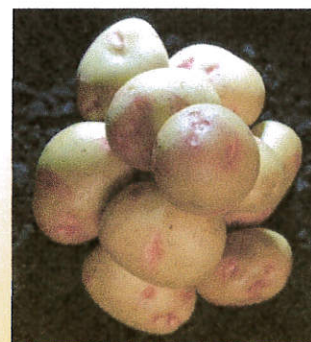

NEW VARIETY SHEETS FOR EXCITING NEW VARIETIES

Revie

An attractive parti-coloured table variety.

Lorimer

A high-yielding early maincrop crisper.

Strachan

A high-yielding maincrop suitable
for both crisping and chipping.